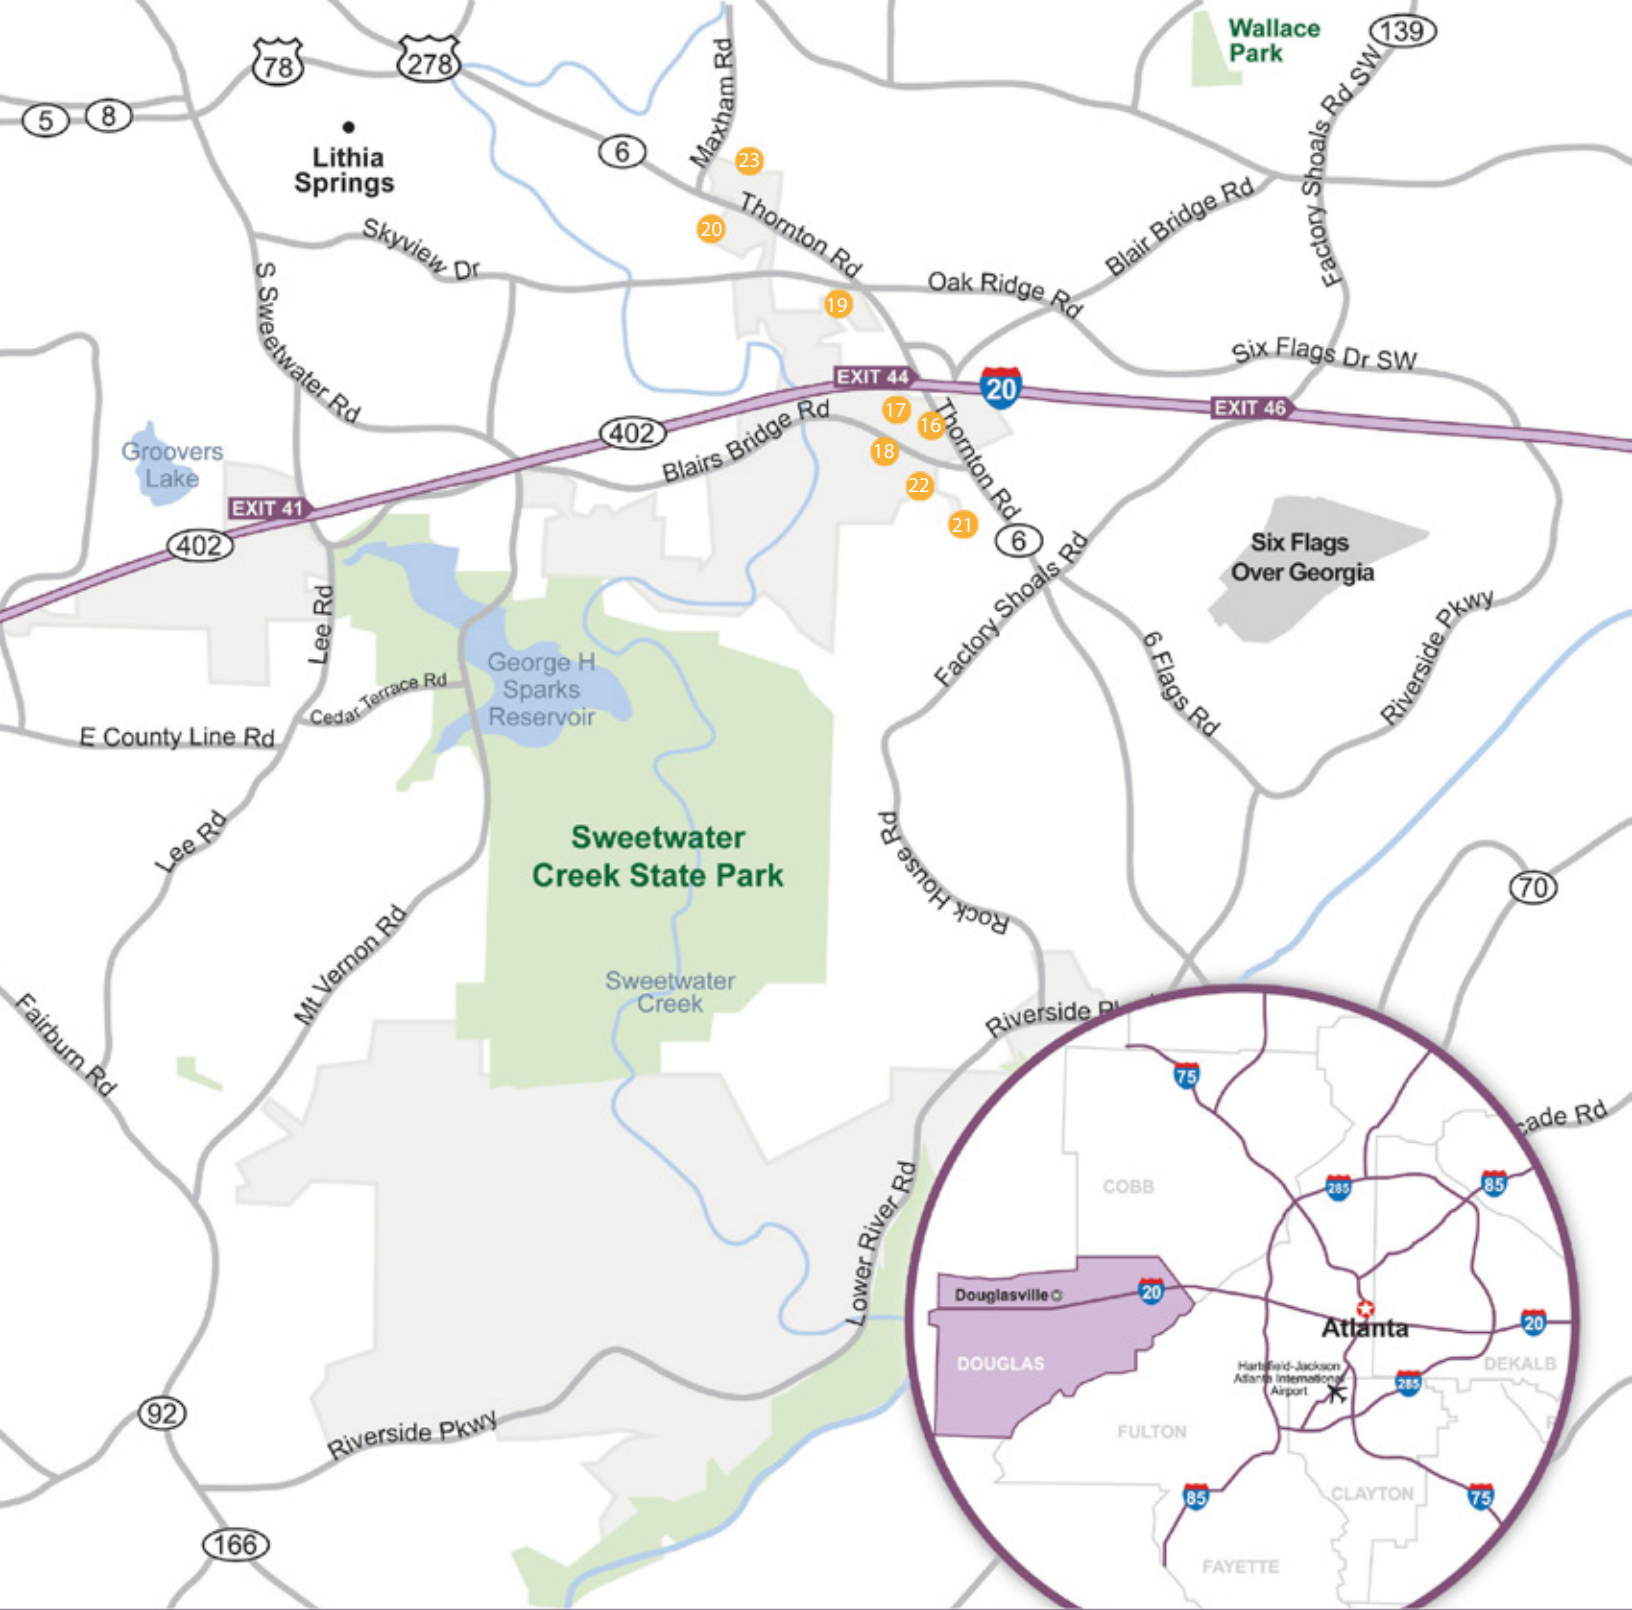

#### EXIT 34

- 1 Holiday Inn Express Atlanta W (I-20)
- 2 InTown Suites Extended Stay Living Atlanta West
- 3 La Quinta Inn & Suites Atlanta Douglasville
- 4 Lee's Motel
- 5 Sleep Inn

#### EXIT 36

- 6 Hampton Inn

#### EXIT 37

- 7 Americas Best Value Inn
- 8 Bilbo's Motel
- 9 Comfort Inn
- 10 Days Inn Atlanta-Douglasville/Fairburn
- 11 Econo Lodge Inn & Suites
- 12 Quality Inn Near Six Flags
- 13 Fairbridge Inn Express
- 14 Royal Inn & Suites of Douglasville

15 Sunwestern Suites

**EXIT 44**

- 16 Country Inn & Suites by Carlson Atlanta Six Flags
- 17 Inn at Lithia Springs
- 18 Hampton Inn & Suites ATL-Six Flags
- 19 Holiday Inn Express Atlanta West - Theme Park Area
- 20 InTown Suites Extended Stay Living Atlanta West